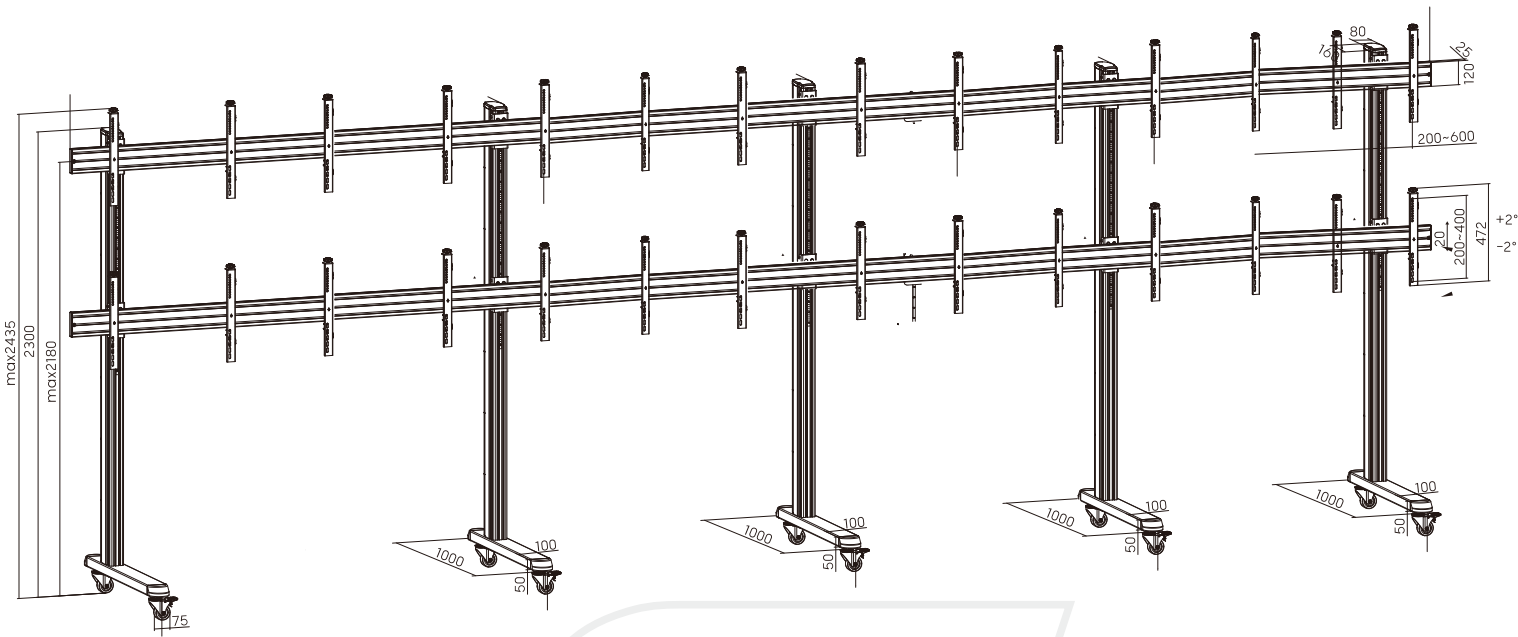

SH 02x07VFSN Video Wall Cart

Transform Any Space into
a Dynamic Visual Experience

Screen Size
45" - 55"

VESA Compatible
600x400

Weight Capacity
14x50kg

Tilt Range
+2°~-2°