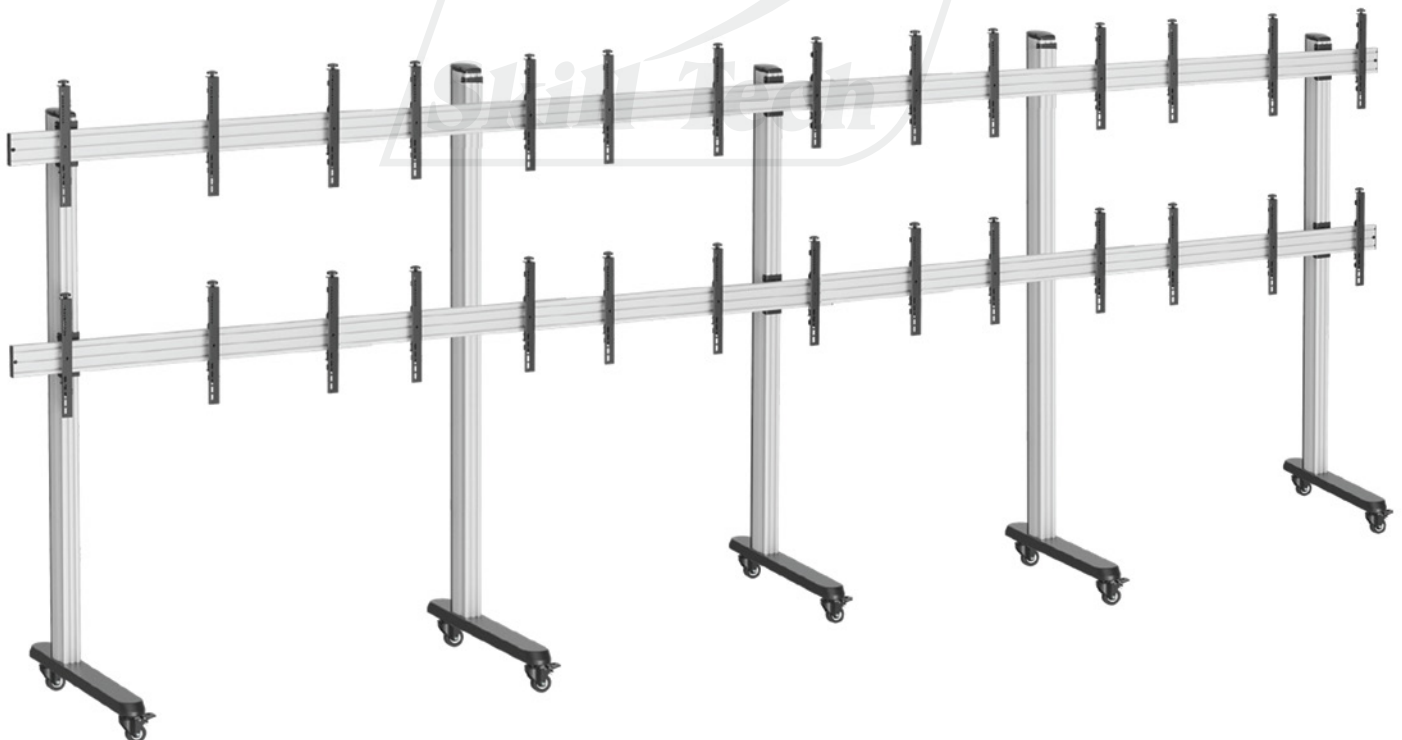

SH 02x07VFSN Video Wall Cart

Transform Any Space into
a Dynamic Visual Experience

Screen Size
45" - 55"

VESA Compatible
600x400

Weight Capacity
14x50kg

Tilt Range
+2°~-2°